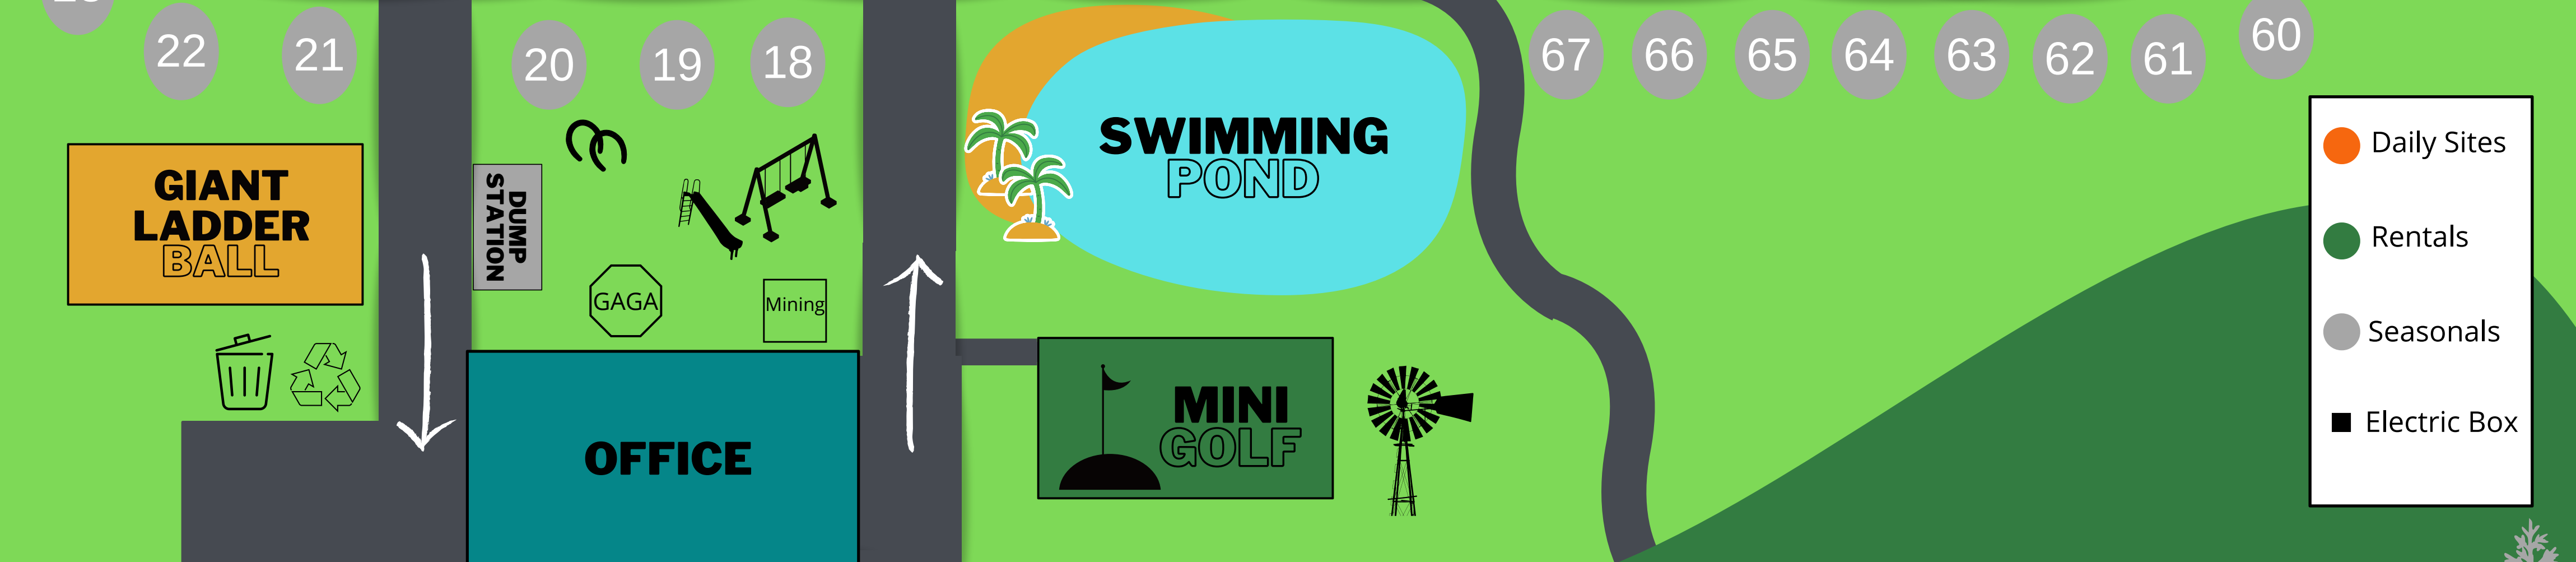

GOLF CART/WALKING TRAIL

- Daily Sites
- Rentals
- Seasonals
- Electric Box

RESTRICTED FLIGHT GOLF COURSE

Camp 10
Campground
Reedsville, WI