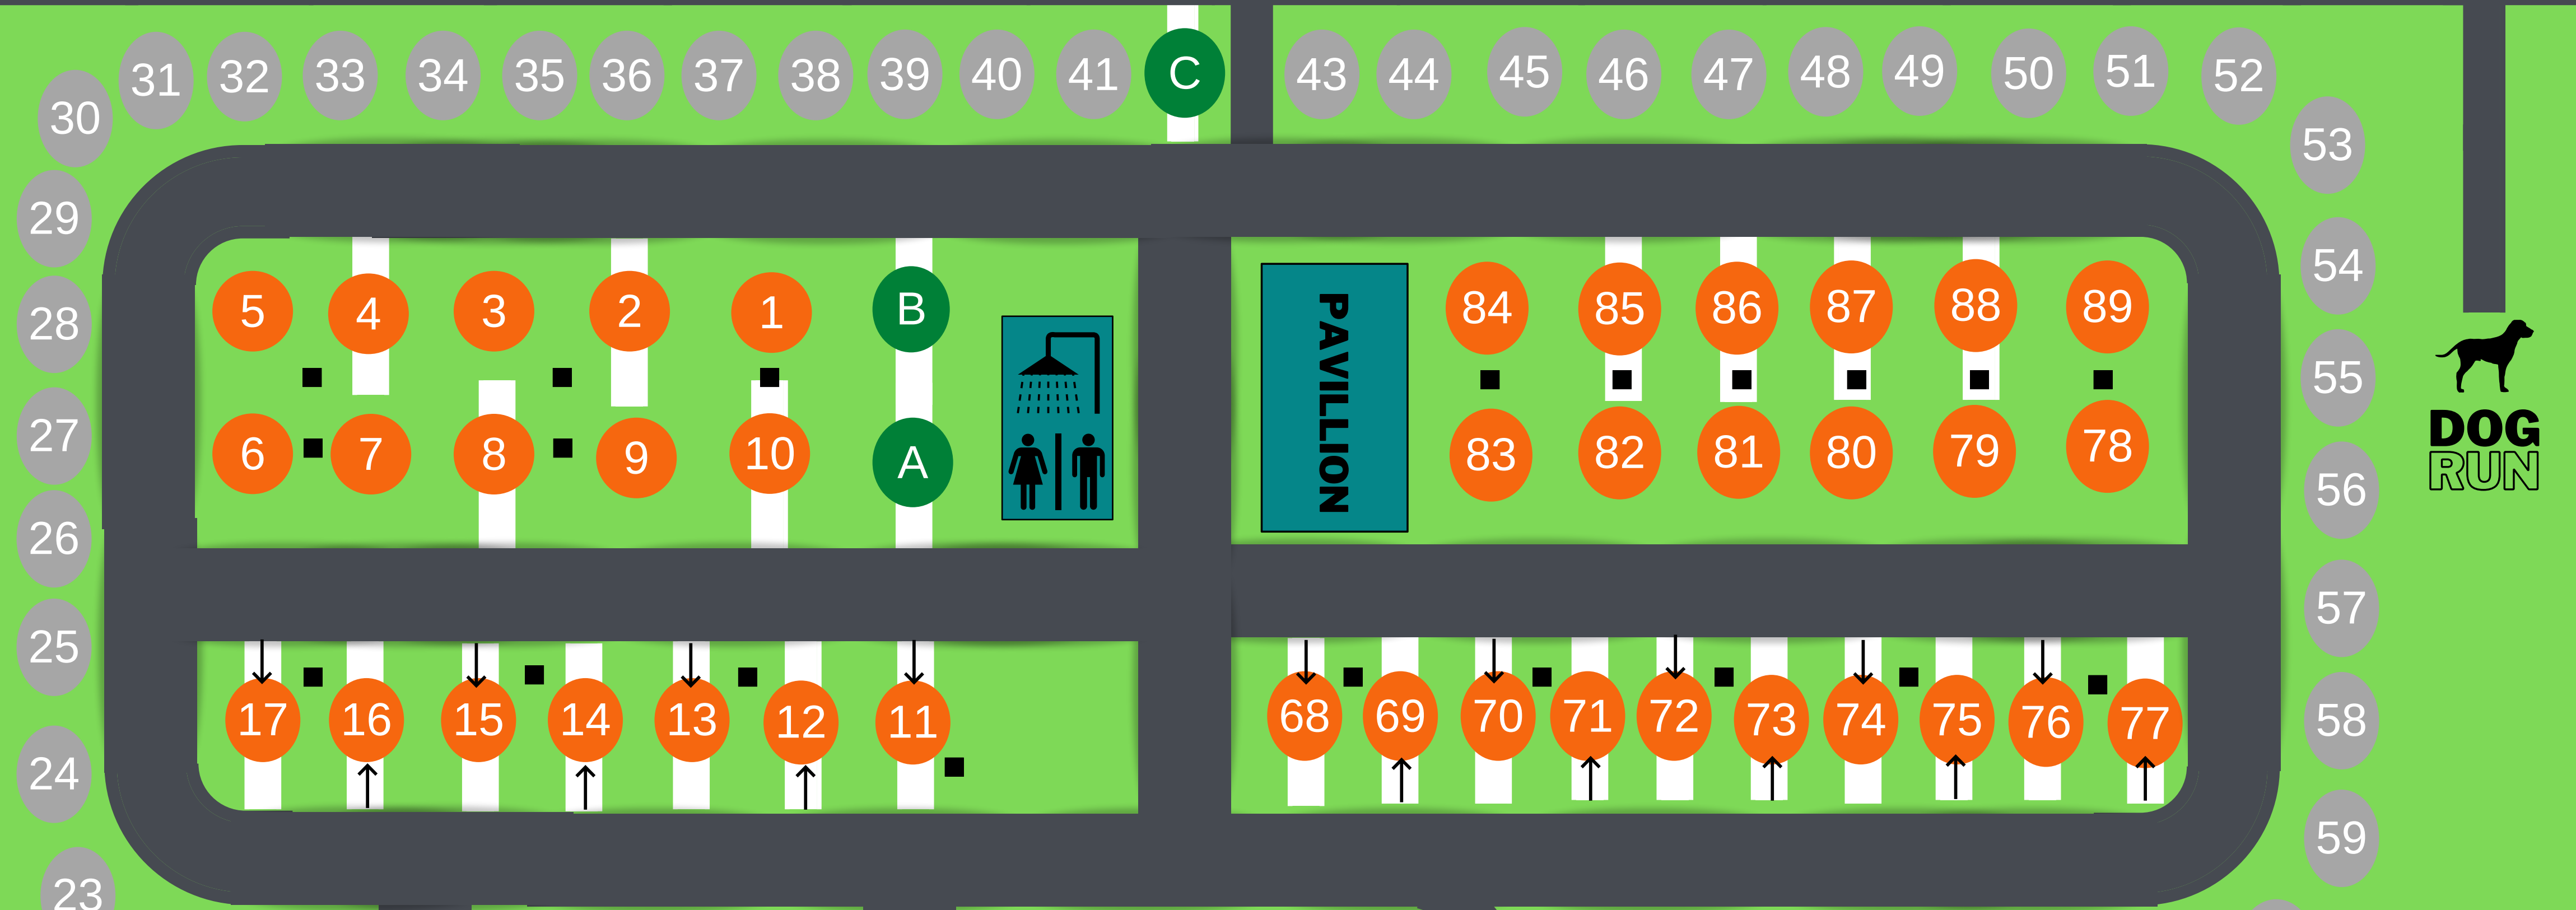

GOLF CART/WALKING TRAIL

- Daily Sites
- Rentals
- Seasonals
- Electric Box

RESTRICTED FLIGHT GOLF COURSE

Camp 10
Campground
Reedsville, WI